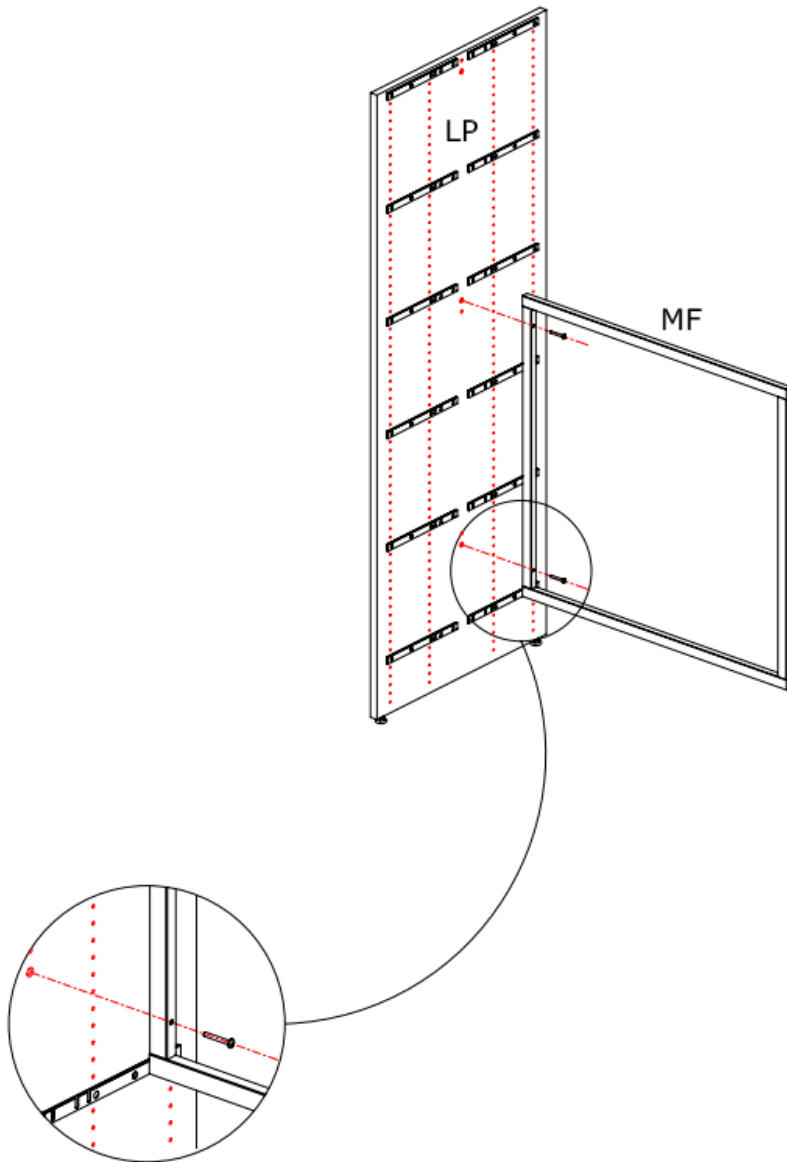

Assembly Guide

Monteringsvejledning

Softline/Slimline – 1 add on bay steel shelf

Assembly Guide

Assembly guide for Softline/Slimline, 1 add on bay steel shelves

UK:

First check the contents to make sure that nothing is missing. Sort out the screws and fittings as shown. Assemble your furniture step by step, as shown in the illustrations.

DK:

Kontrollér først indholdet. Sortér skruer og beslag som anvisningen viser. Montér i nummerorden og som illustrationerne viser.

					
A	B	C	D	E	
LP : Left Panel			MF : Middle Frame		
SF : Shelves Frame	BS : Book Shelves		KP : Kick Plates		

Assembly Guide

Assembly guide for Softline/Slimline, 1 add on bay steel shelves

Assembly Guide

Assembly guide for Softline/Slimline, 1 add on bay steel shelves

Assembly Guide

Assembly guide for Softline/Slimline, 1 add on bay steel shelves

5

Assembly Guide

Assembly guide for Softline/Slimline, 1 add on bay steel shelves

Assembly Guide

Assembly guide for Softline/Slimline, 1 add on bay steel shelves

7

WE ARE LIBRARY PEOPLE®

DENMARK