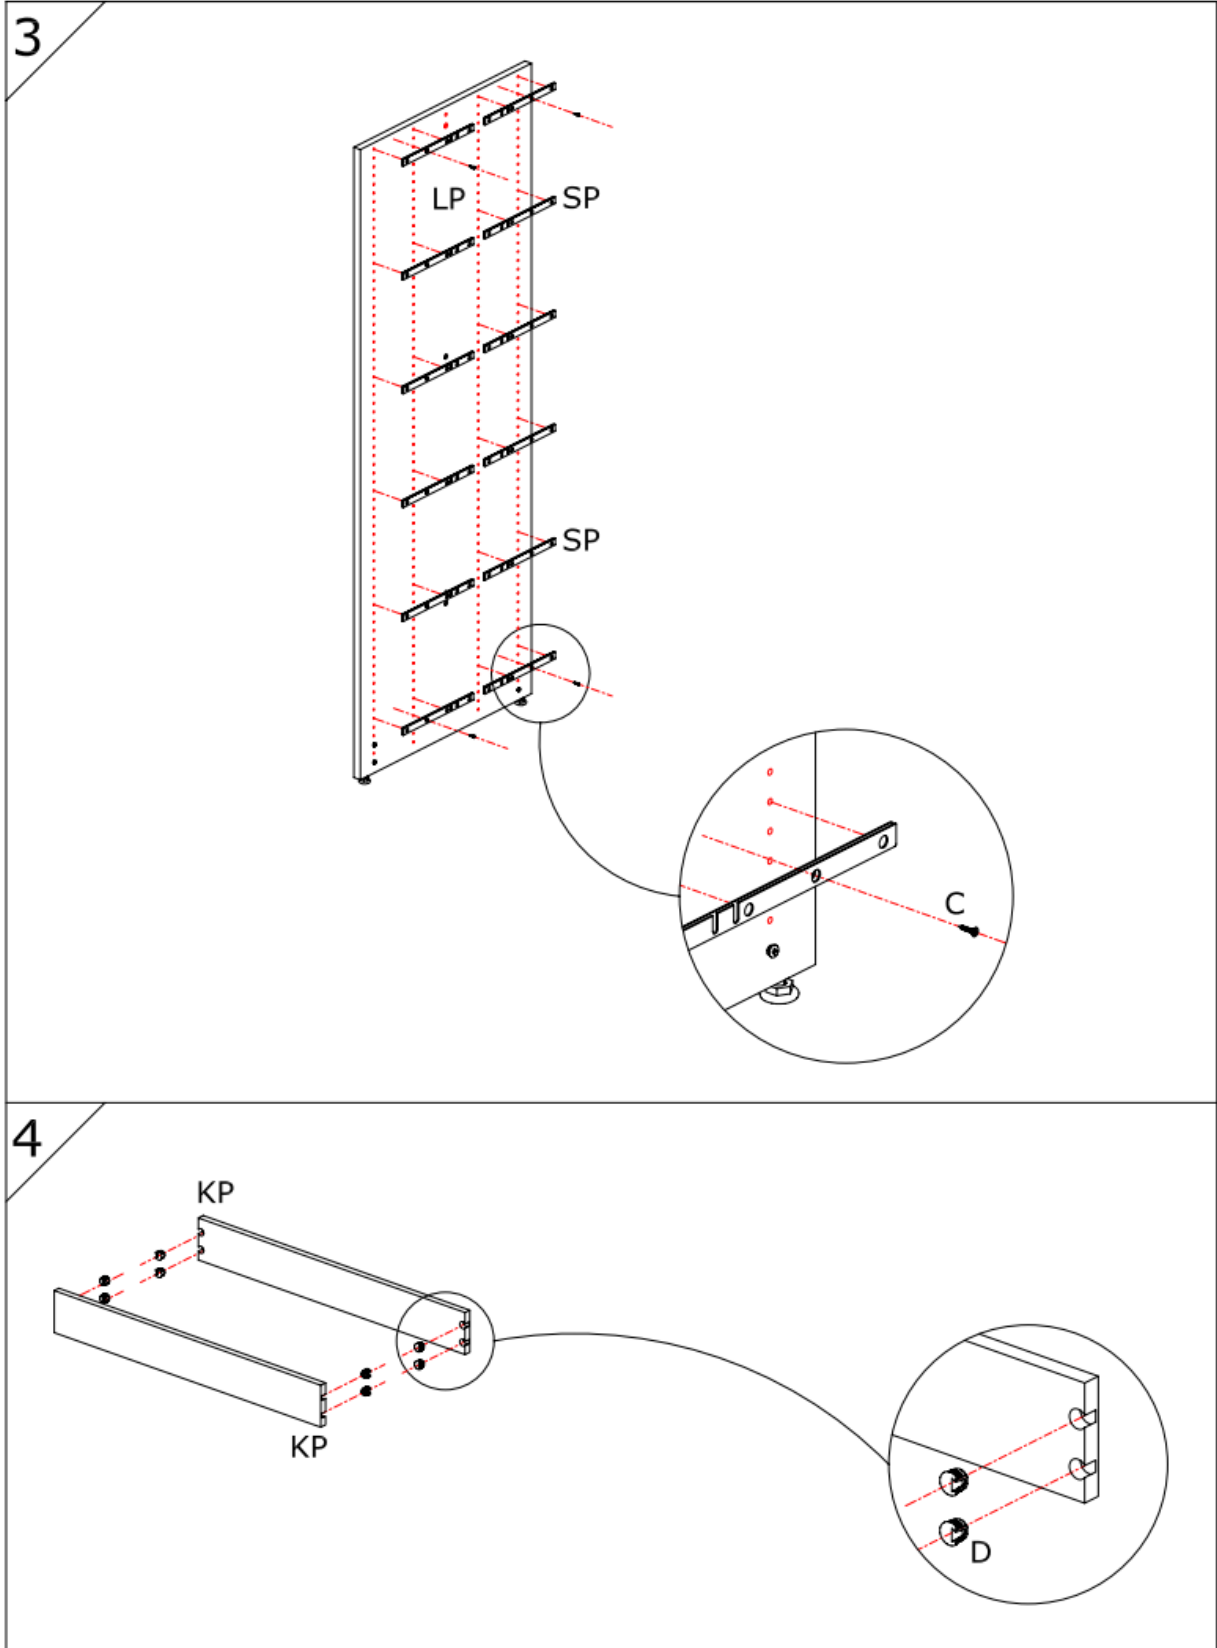

Assembly Guide

Assembly guide for Softline/Slimline, 1 add on bay steel shelves