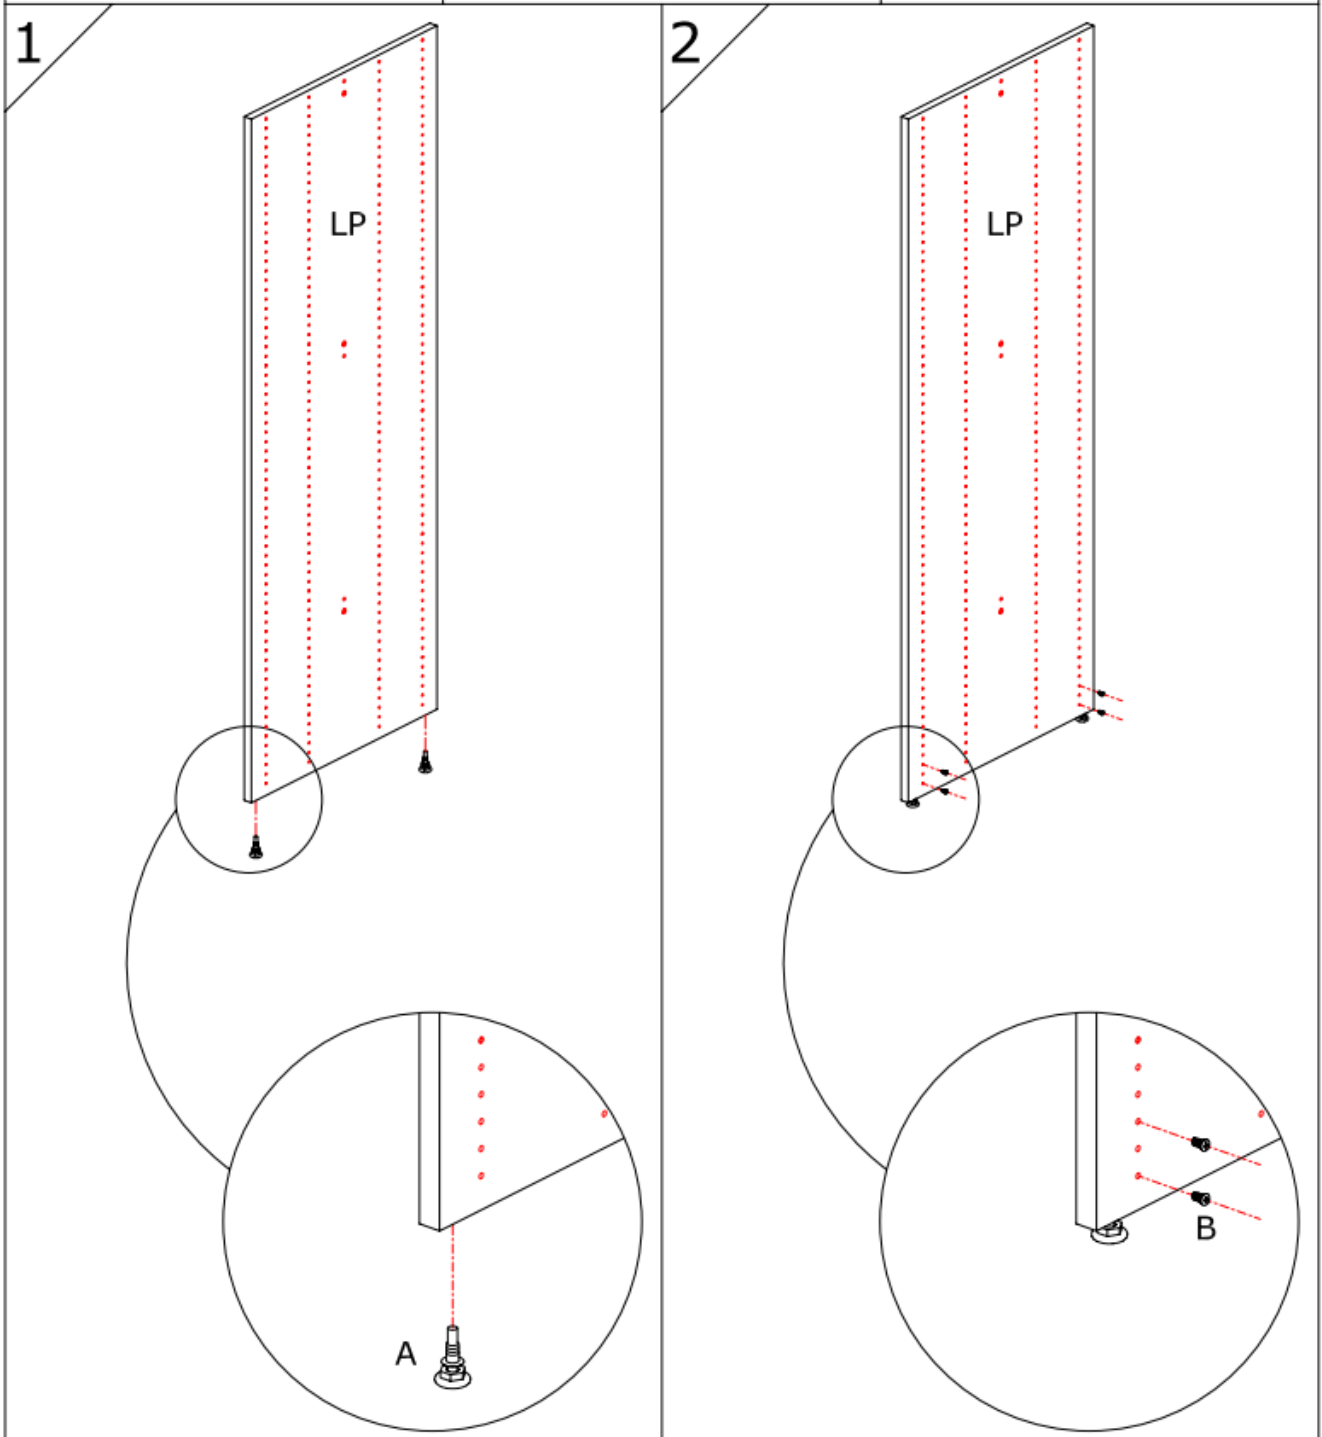

Assembly Guide

Assembly guide for Softline/Slimline, 1 add on bay steel shelves