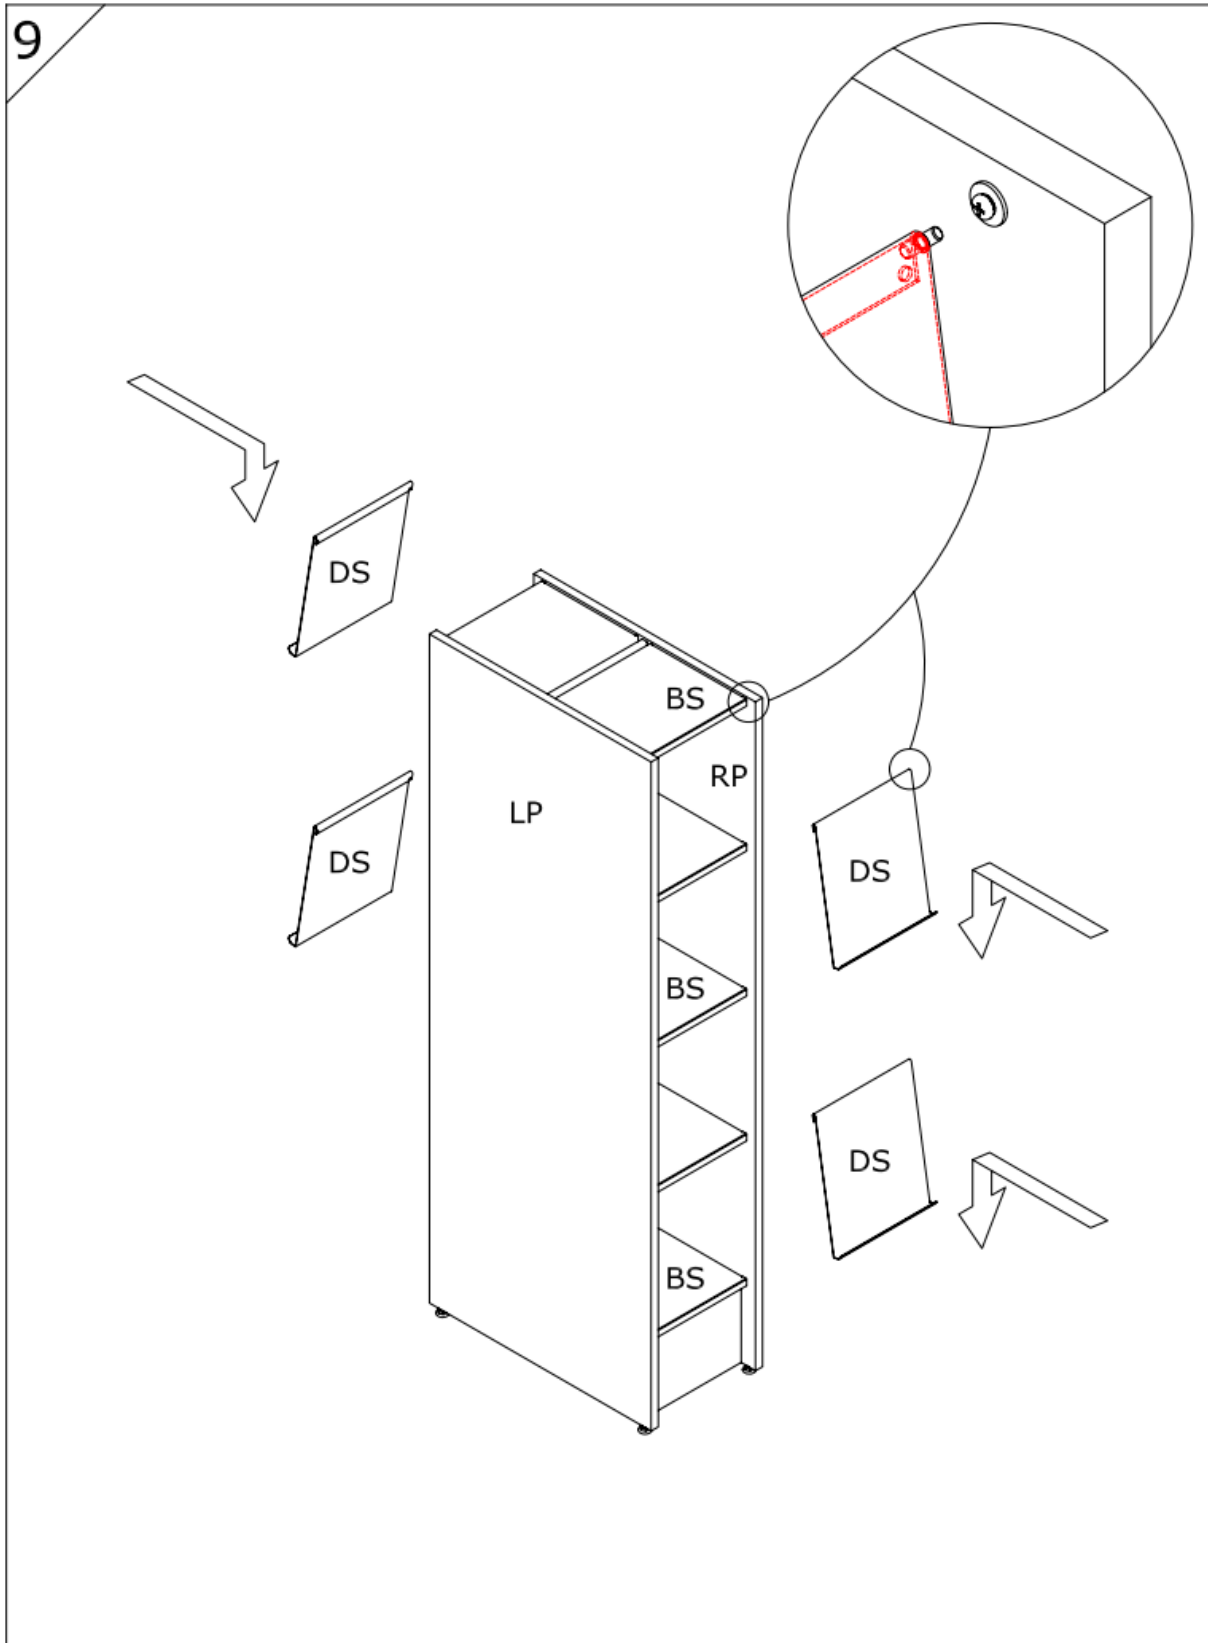

Assembly Guide

Assembly guide for Soffline/Slimline Singels double sided starter bay