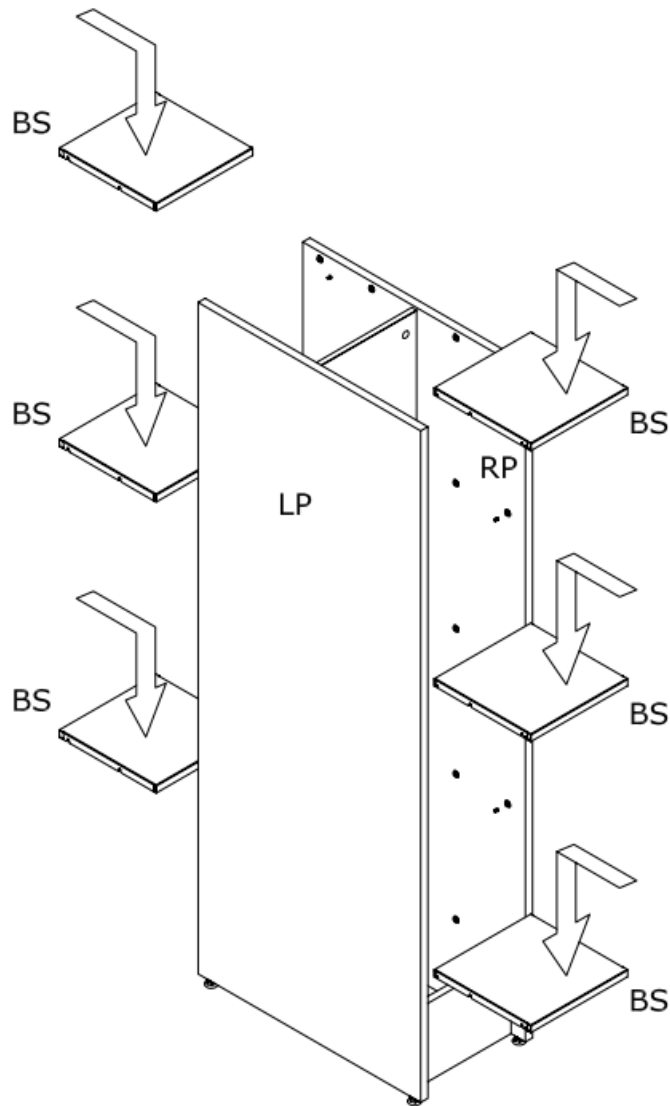

Assembly Guide

Assembly guide for Soffline/Slimline Singels double sided starter bay

8