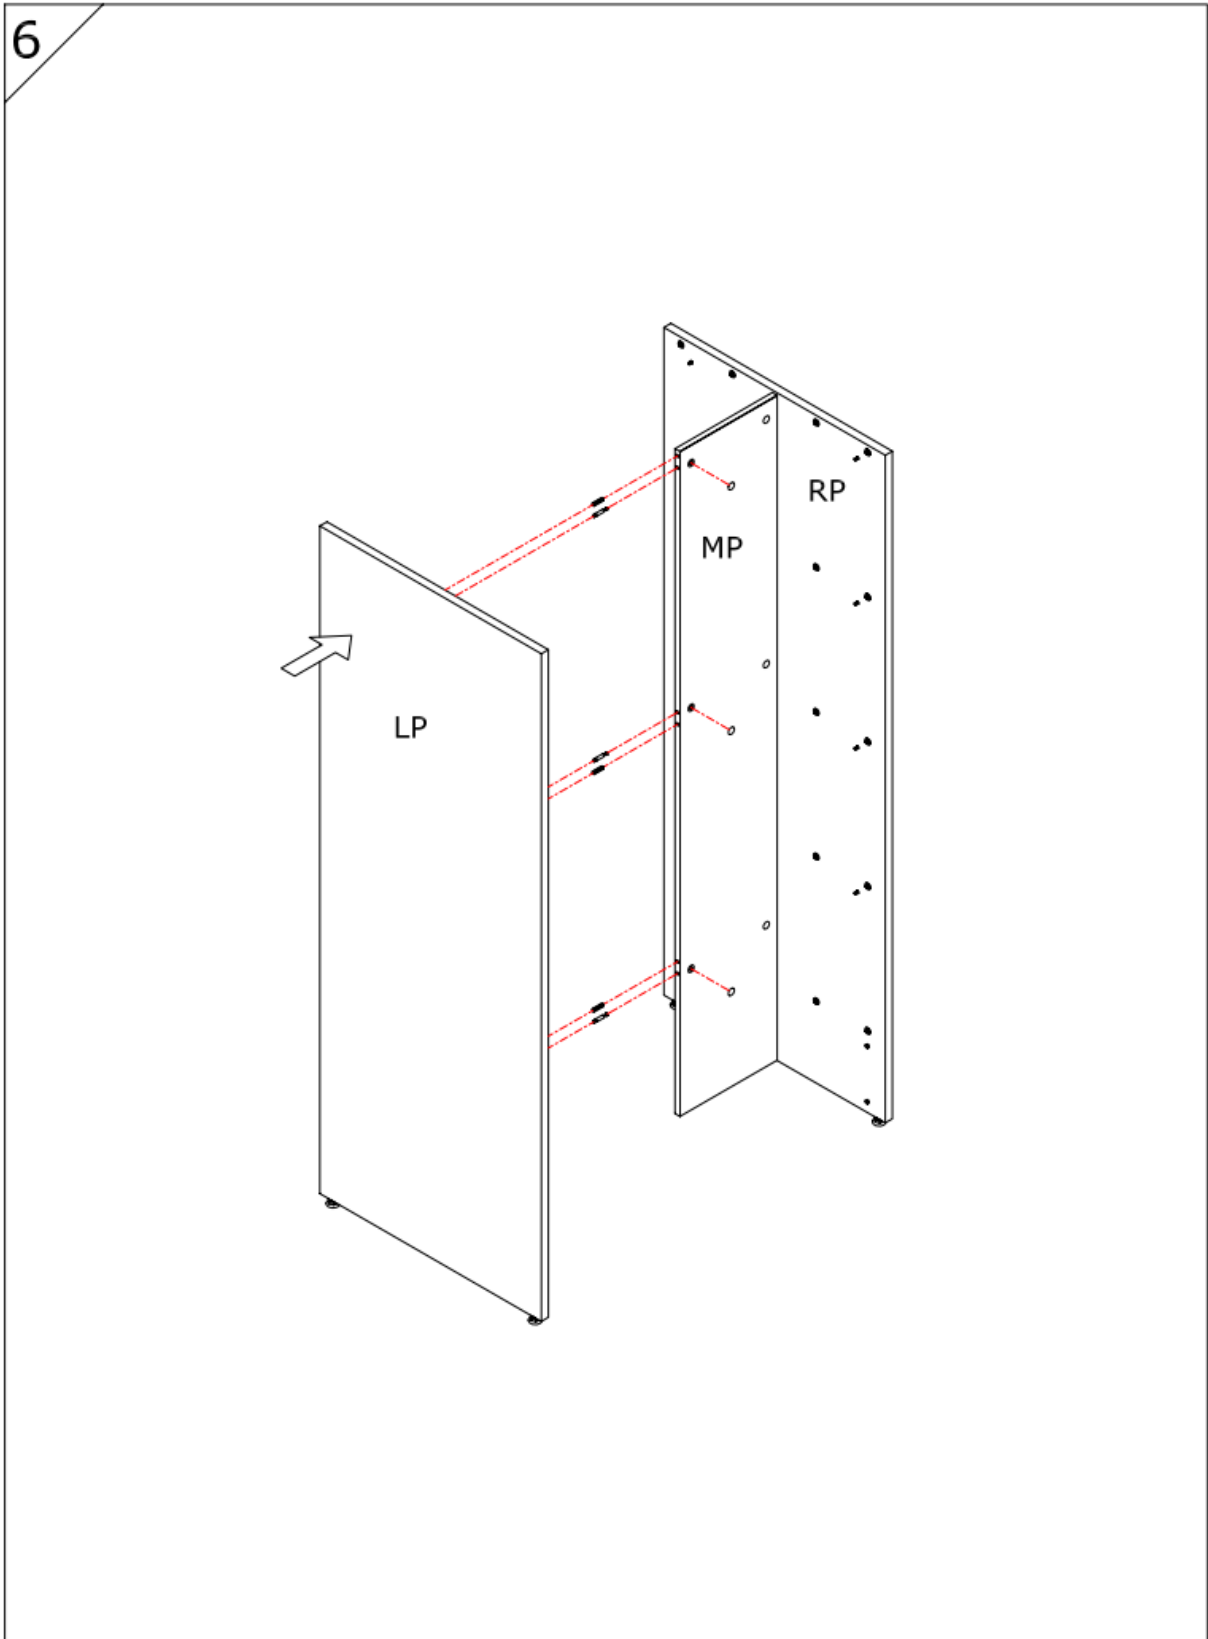

Assembly Guide

Assembly guide for Soffline/Slimline Singels double sided starter bay