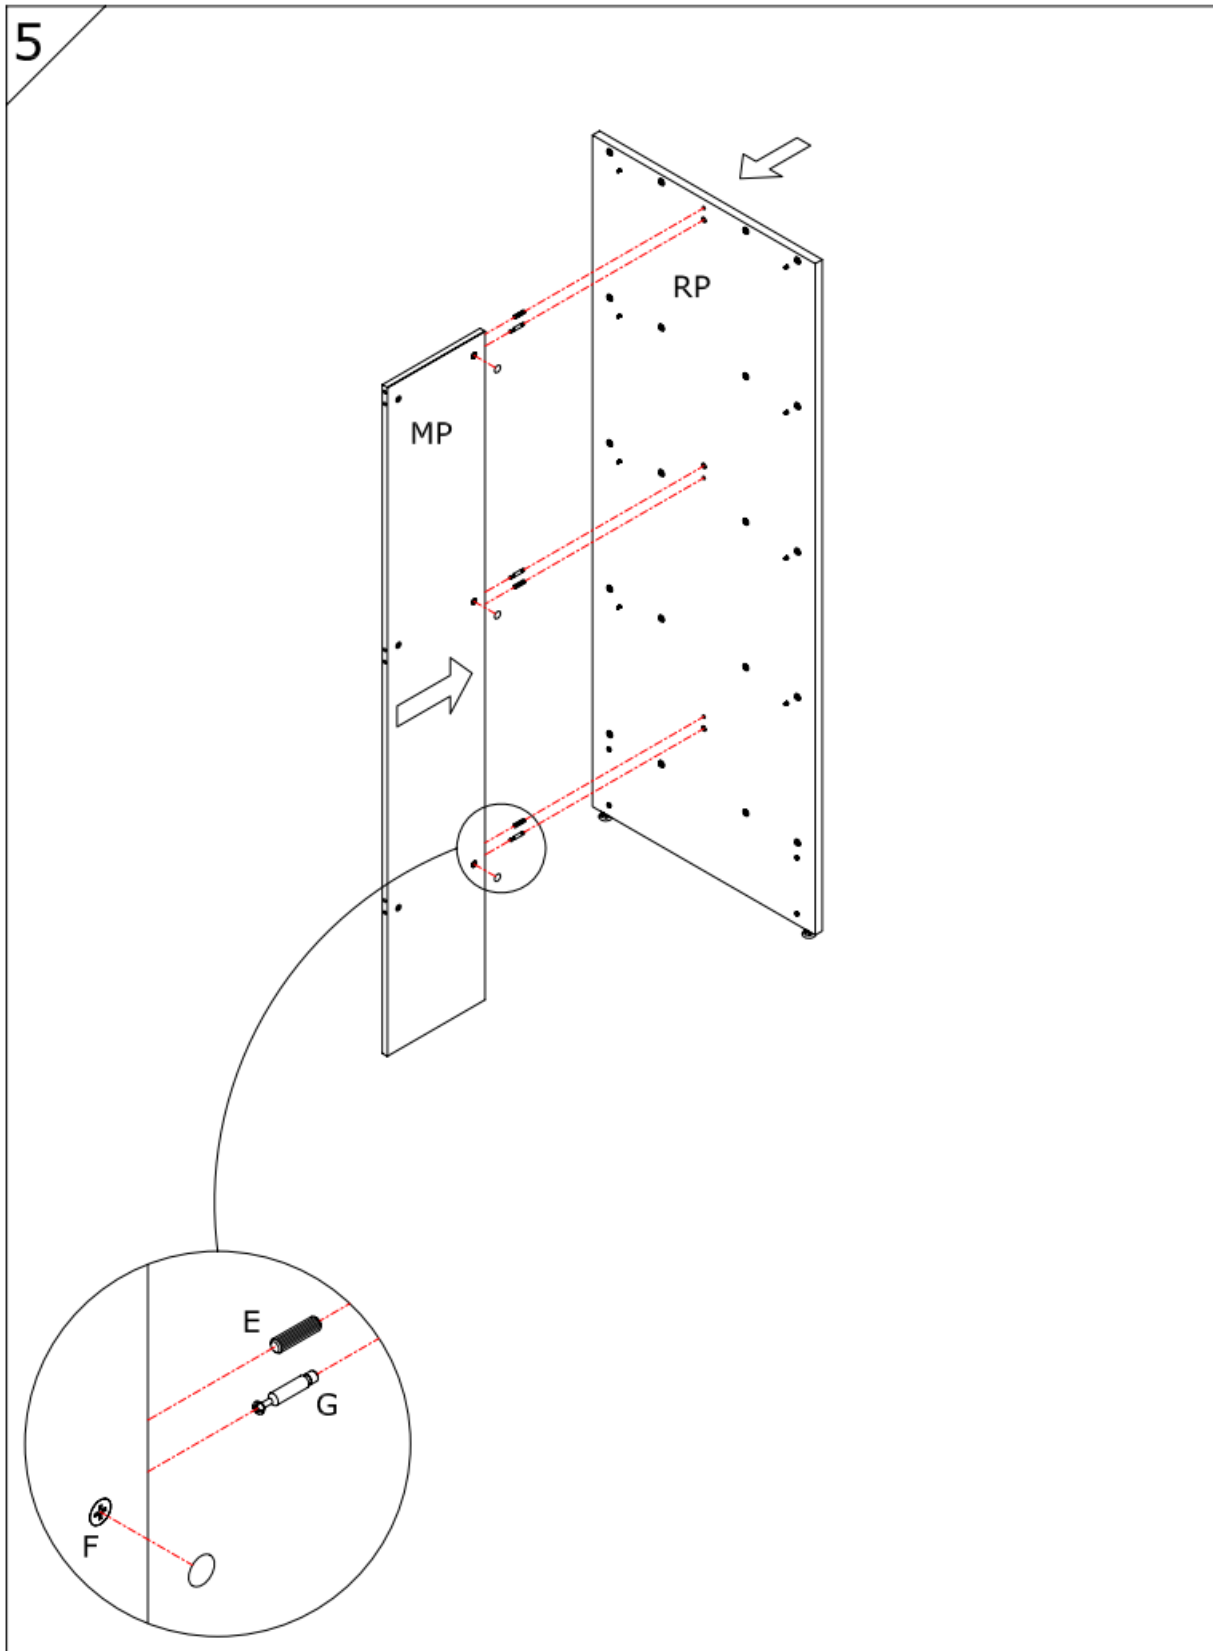

Assembly Guide Monteringsvejledning

Softline/Slimline - Singels double sided starter bay

Assembly Guide

Assembly guide for Soffline/Slimline Singels double sided starter bay

UK: First check the contents to make sure that nothing is missing. Sort out the screws and fittings as shown. Assemble your furniture step by step, as shown in the illustrations.

DK: Kontrollér først indholdet. Sortér skruer og beslag som anvisningen viser. Montér i nummerorden og som illustrationen viser.

							
A	B	C	D	E	F	G	
RP : Right Panel		LP : Left Panel			MP : Middle Panel		
BS : Base Shelves		DS : Display Shelves			KP : Kick Plates		

Assembly Guide

Assembly guide for Soffline/Slimline Singels double sided starter bay

Assembly Guide

Assembly guide for Soffline/Slimline Singels double sided starter bay

Assembly Guide

Assembly guide for Soffline/Slimline Singels double sided starter bay