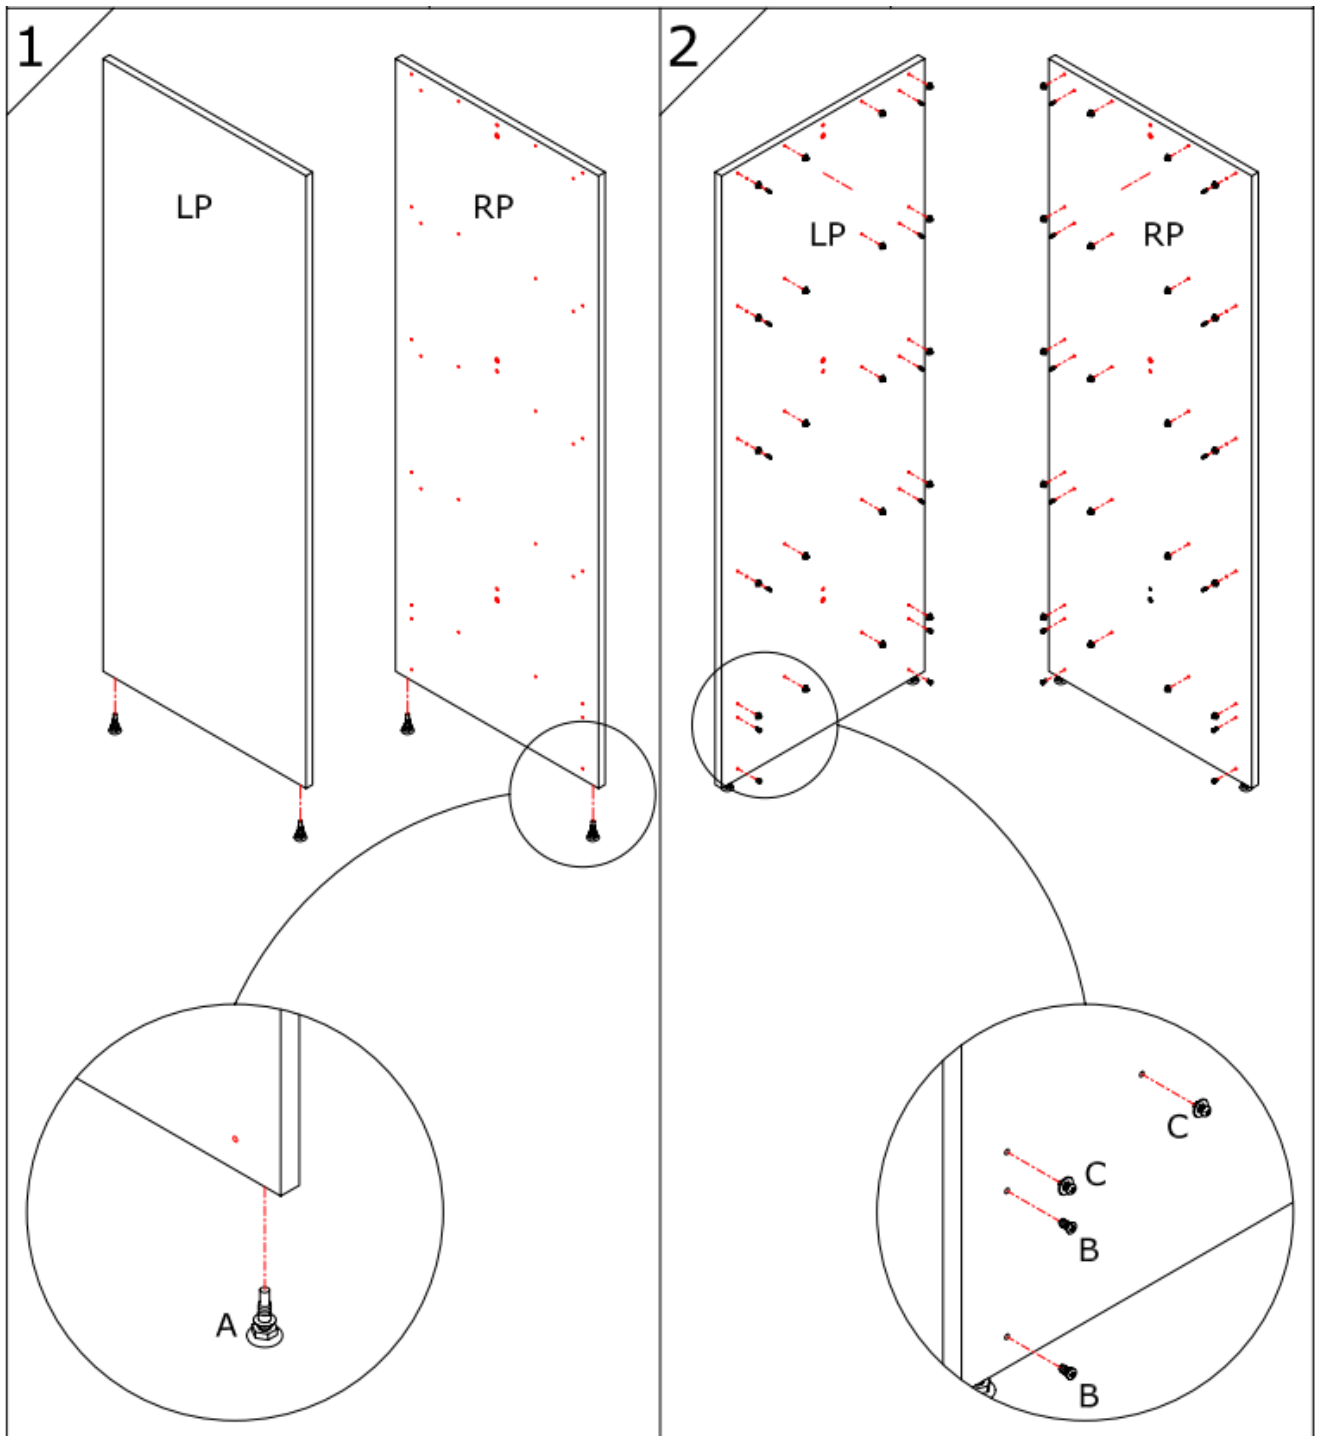

Assembly Guide

Assembly guide for Soffline/Slimline Singels double sided starter bay