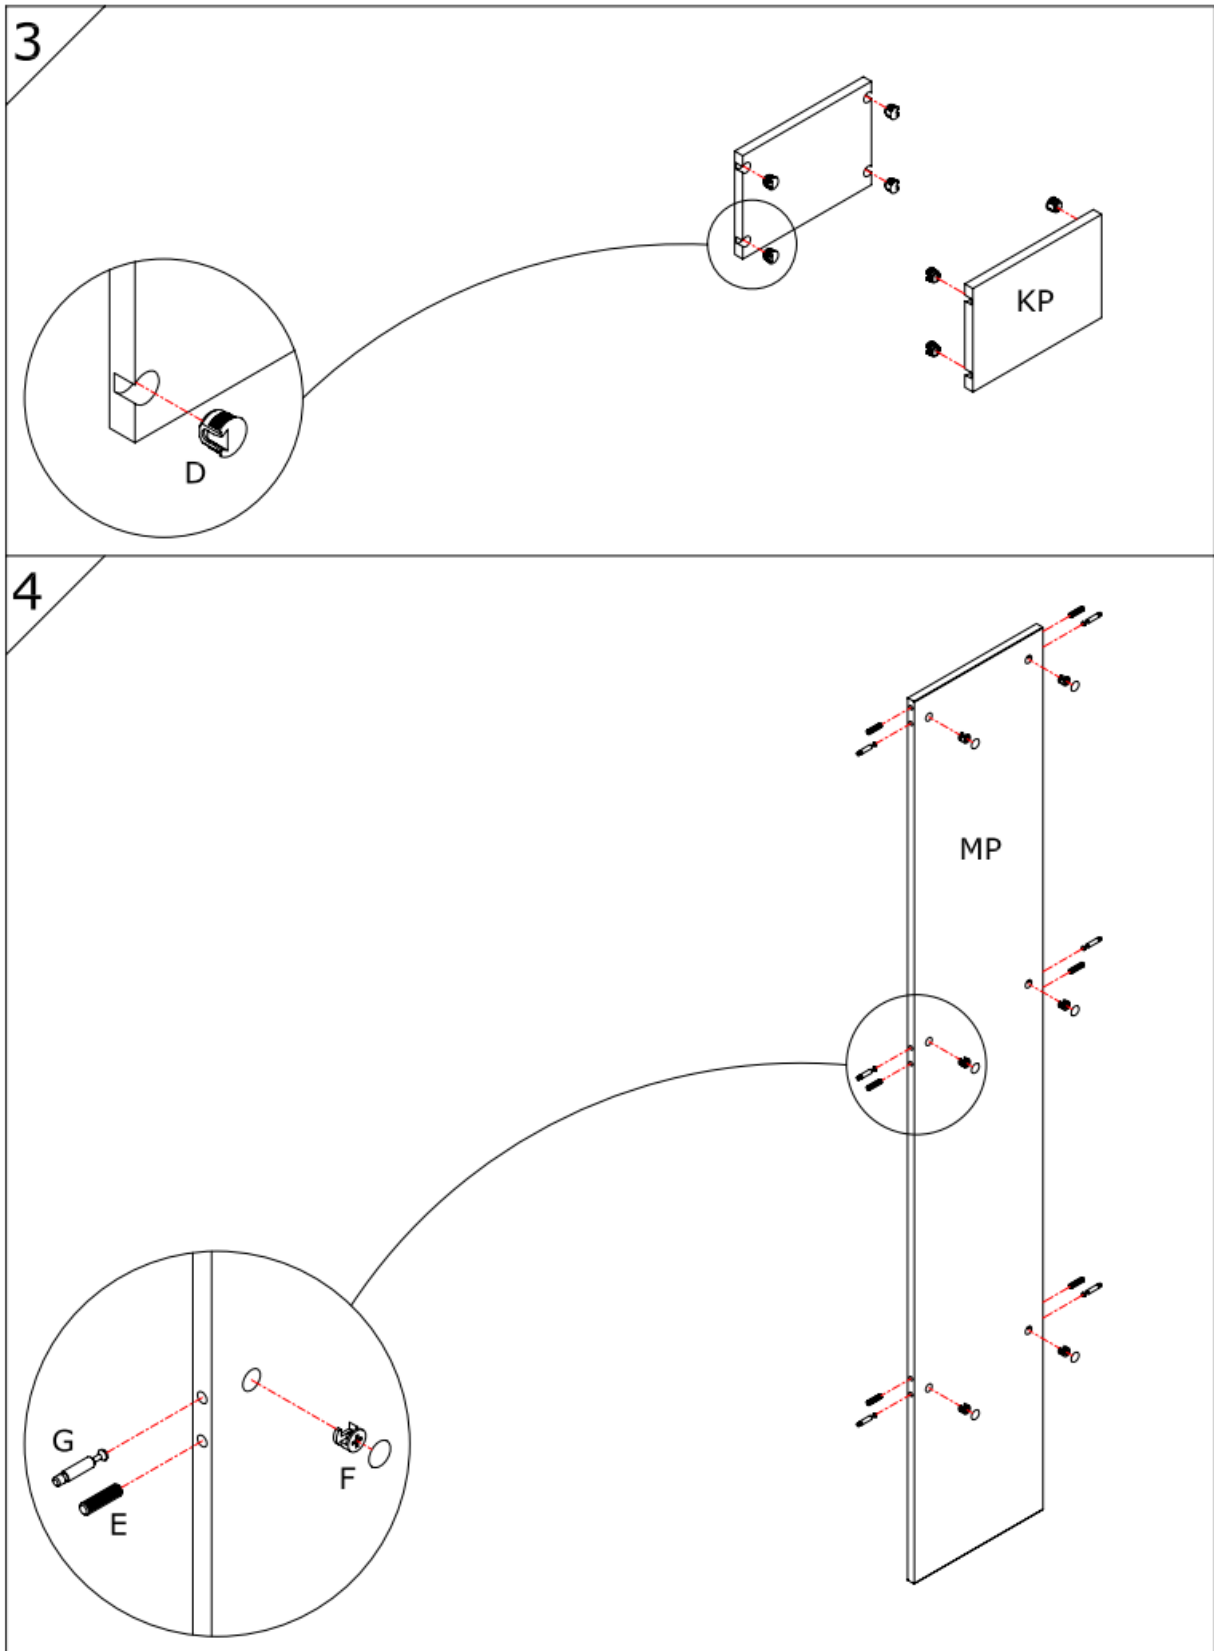

Assembly Guide

Assembly guide for Soffline/Slimline Singels double sided starter bay